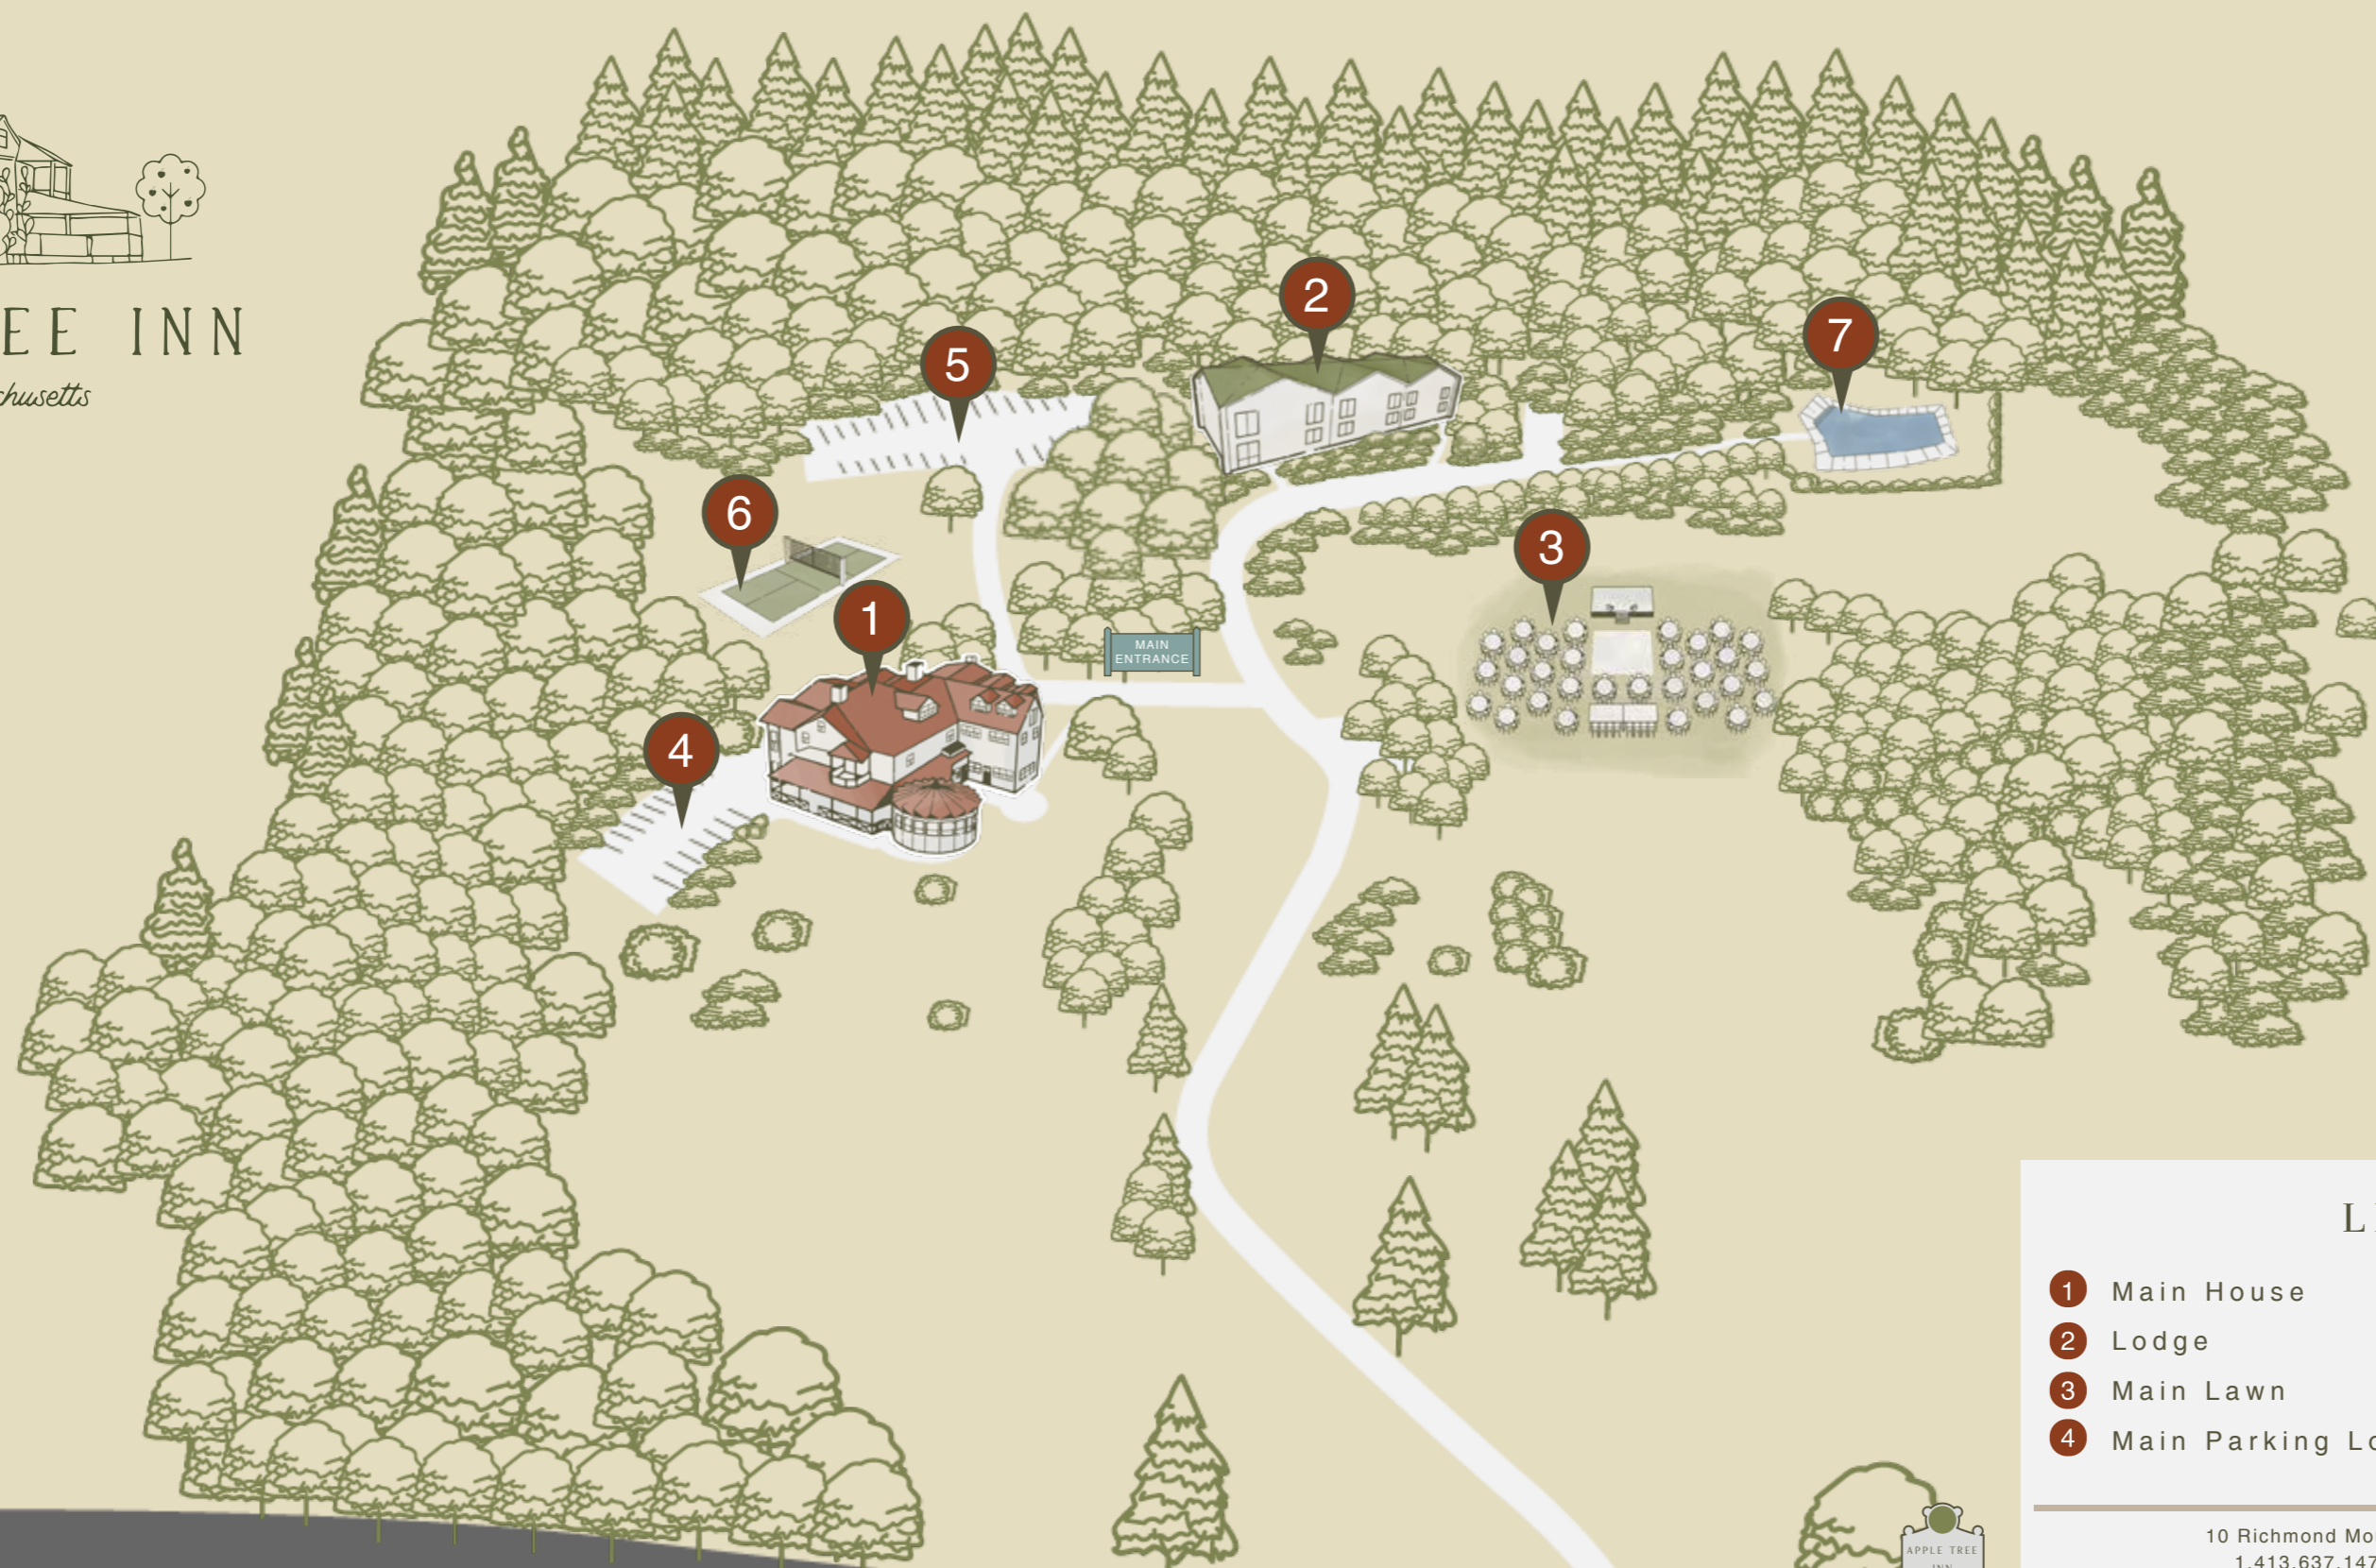

APPLE TREE INN

Lenox, Massachusetts

LEGEND

1 Main House	5 Upper Parking Lot
2 Lodge	6 Tennis Court
3 Main Lawn	7 Poolside
4 Main Parking Lot	

10 Richmond Mountain Road, Lenox MA 01240
1.413.637.1477 | www.AppleTreeInn.com

← TO KRIPALU CENTER

10 RICHMOND MOUNTAIN ROAD

TO TANGLEWOOD →

ENTRANCE